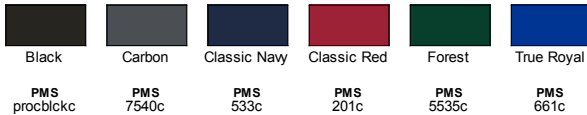

Fabric

- Body: 1.2 oz.yd² / 39 gsm, 100% polyester with water-resistant finish
- Lining: 100% polyester
- Insulation: 80 gsm thermal poly fill in body and sleeves

Sizes

- S - 5XL

Product Specifications

	S	M	L	XL	2XL	3XL	4XL	5XL
BODY WIDTH	22.5	24	25.5	27.5	29.5	31.5	33.5	35.5
FULL BODY LENGTH	28.25	29.375	30	30.625	31.25	31.875	32.5	33.125
NECK CIRCUMFERENCE	19.5	20.25	21	22	23	23.75	24.5	25.25
SLEEVE LENGTH	34.5	35.5	36.5	37.5	38.5	39.5	40.25	41

Size Chart

	S	M	L	XL	2XL	3XL	4XL	5XL
CHEST	35-38	39-41	42-45	46-49	50-52	53-56	57-60	61-64

6 Available Colors

BACK VIEW

SIDE VIEW